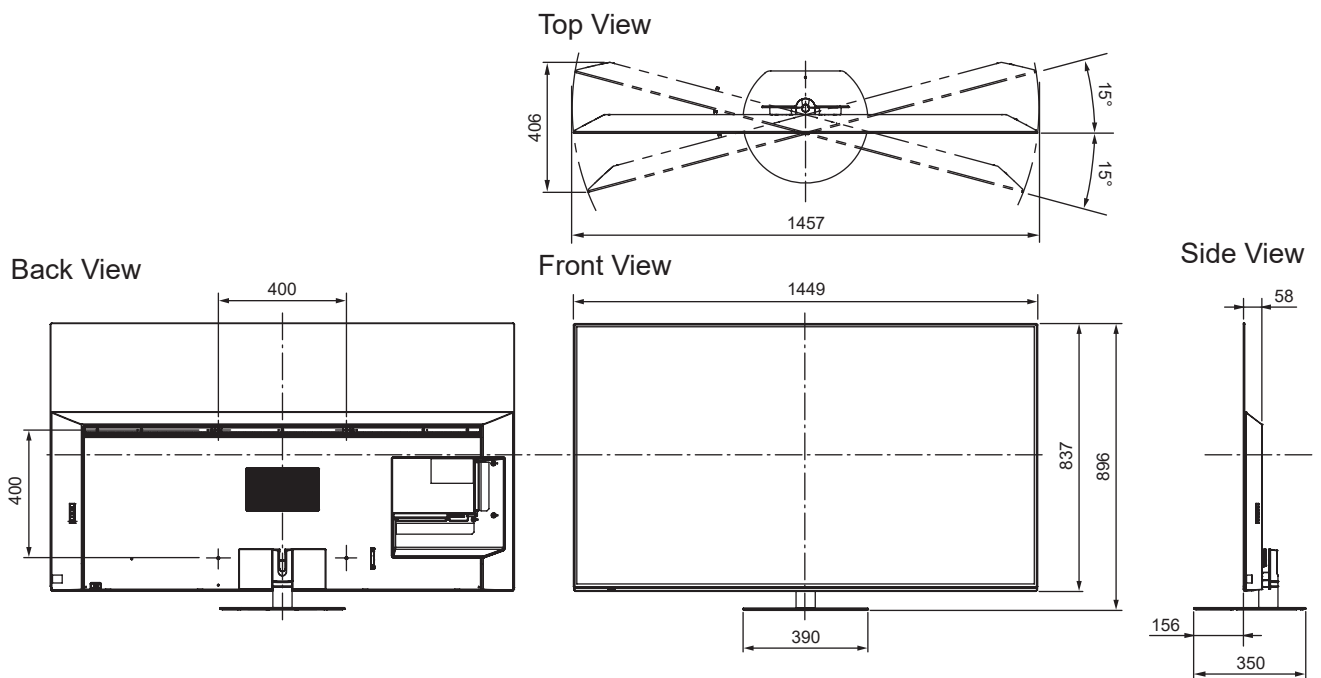

SPECIFICATIONS

Dimensions (W x H x D)	1 449 mm x 896 mm x 350 mm (With Pedestal)
	1 449 mm x 837 mm x 58 mm (TV only)
Mass	32.0 kg (With Pedestal)
	27.0 kg (TV only)

DIMENSIONS

JACKS

Note:
To make sure that the OLED TV fits the cabinet properly when a high degree of precision is required, we recommend that you use the OLED TV itself to make the necessary cabinet measurements. Panasonic cannot be responsible for inaccuracies in cabinet design or manufacture.

Specifications are subject to change without notice. Non-metric weights and measurements are approximate.