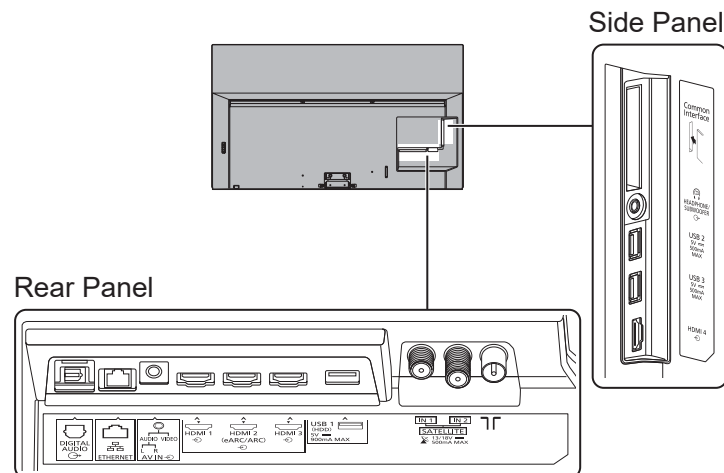

SPECIFICATIONS

Dimensions (W x H x D)	1 449 mm x 896 mm x 350 mm (With Pedestal)
	1 449 mm x 837 mm x 58 mm (TV only)
Mass	32.0 kg (With Pedestal)
	27.0 kg (TV only)

DIMENSIONS

JACKS

Note:
To make sure that the OLED TV fits the cabinet properly when a high degree of precision is required, we recommend that you use the OLED TV itself to make the necessary cabinet measurements. Panasonic cannot be responsible for inaccuracies in cabinet design or manufacture.